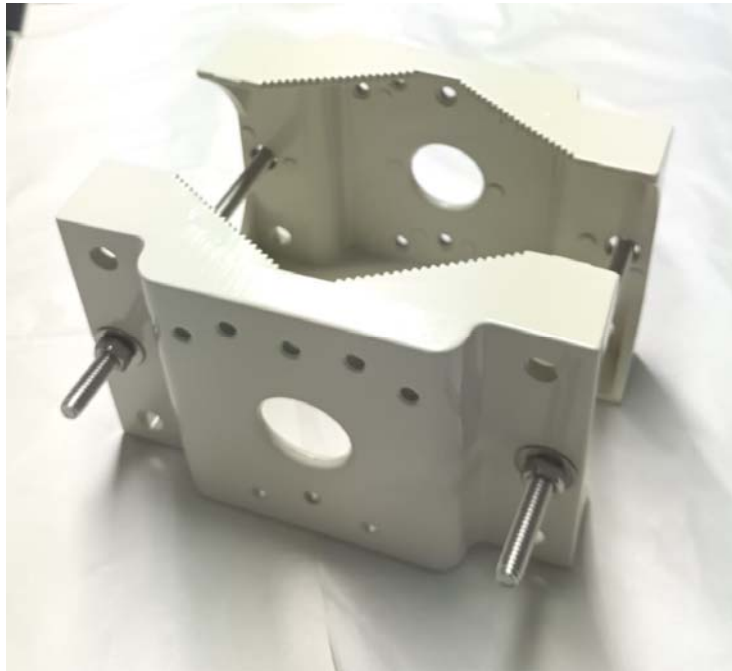

## 產品規格表

<b>Model No</b>	DM-218A
<b>Type</b>	Lamp pole mounting Bracket
<b>Max. Load</b>	5 kg
<b>External Dimension</b>	170(L)x113(H)x45mm(W)
<b>Collocated with</b>	GL-205A,205N,208,209,211A,210
<b>Material/Color</b>	Aluminum/Beige
<b>Packing</b>	20 pcs in one carton
<b>N.W. G.W Cu'ft</b>	25kg, 26kg, 2.2Cu'ft